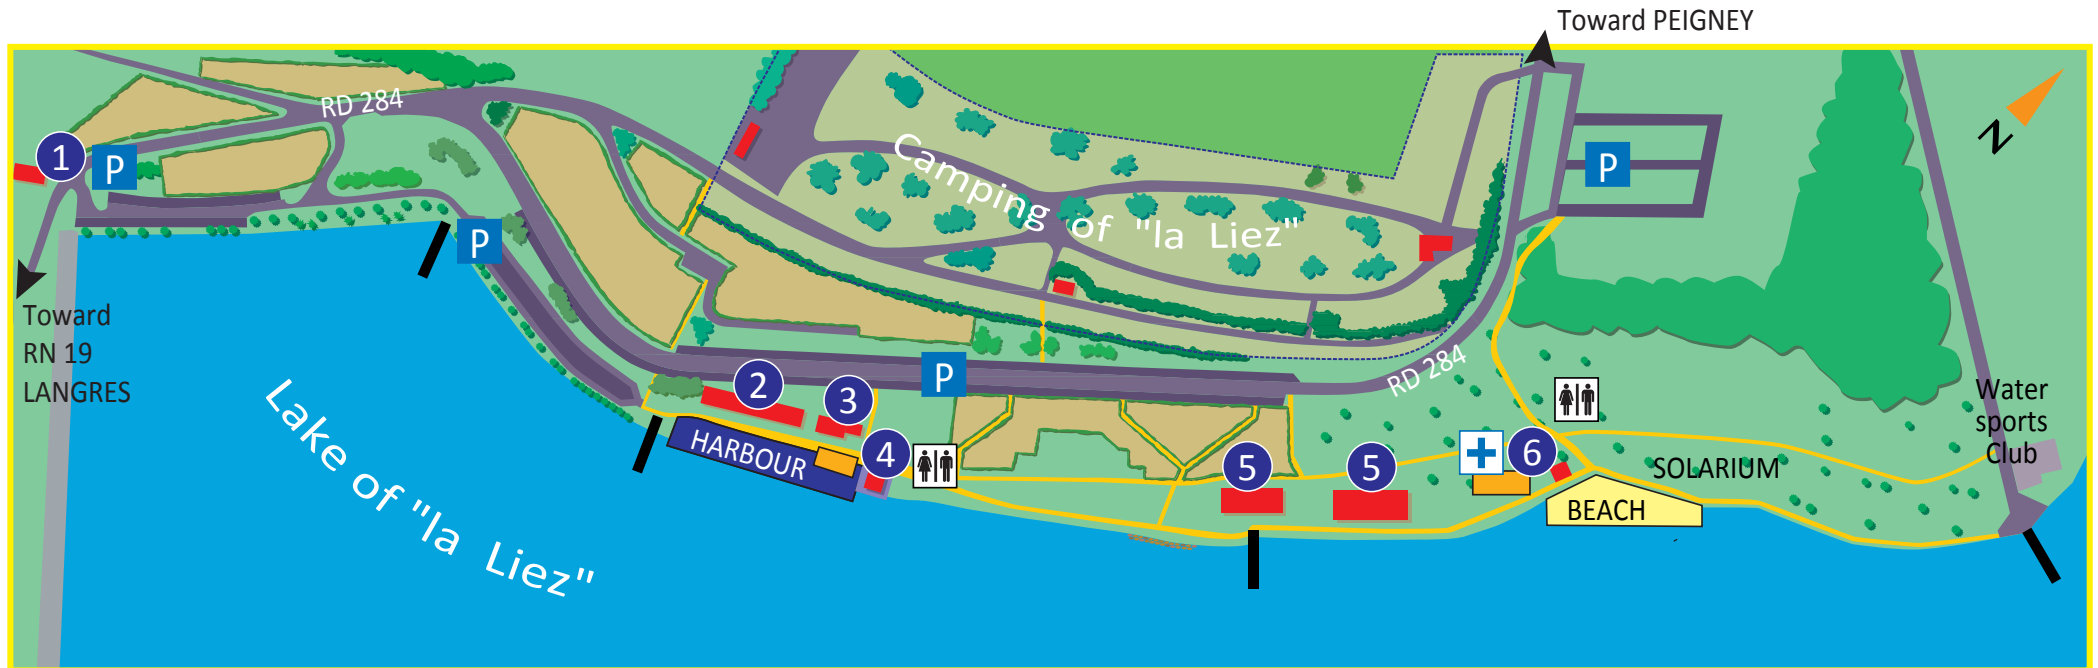

The lake of "la Liez" (Details of the station)

Key

① Auberge des Voiliers	P Car park	— Access to water
② Boats hire	 Toilet	— Footpath
③ Bar - restaurant	+ First-aid post	 Camp site
④ Harbour kiosk	 Harbour	
⑤ Sailing school	 Beach	
⑥ Beach kiosk	 Adventure playground	

0 50 100 m